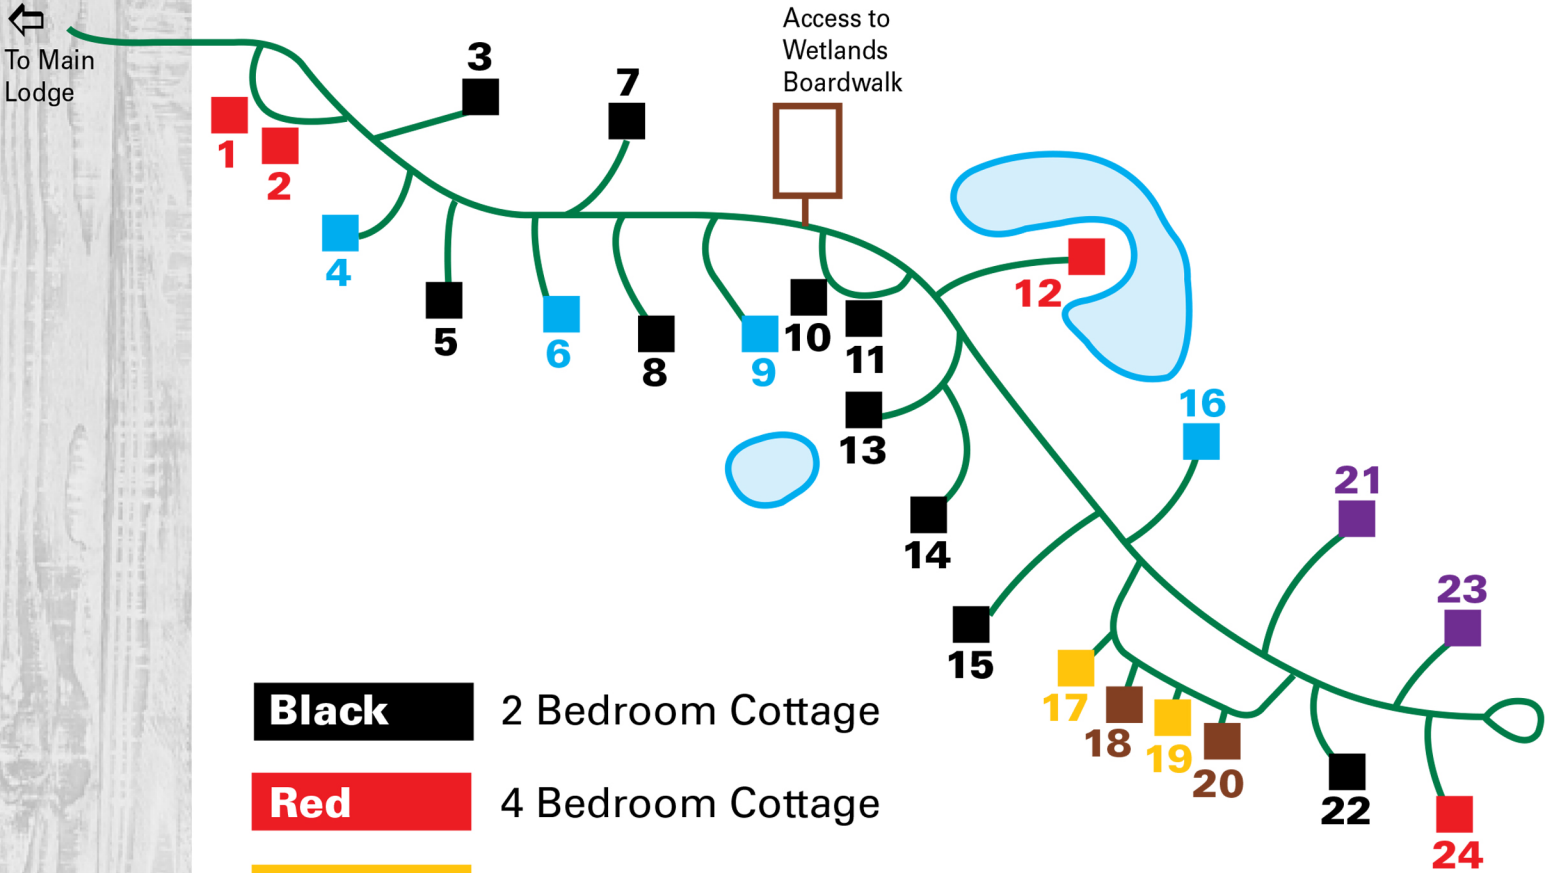

COTTAGE MAP

- Black** 2 Bedroom Cottage
- Red** 4 Bedroom Cottage
- Yellow** Deluxe Cottage, ADA Roll-IN Showers
- Brown** Deluxe Cottage
- Purple** Pet Friendly 2 Bedroom Cottage
- Blue** 2 Bedroom Cottage – ADA but with a shower