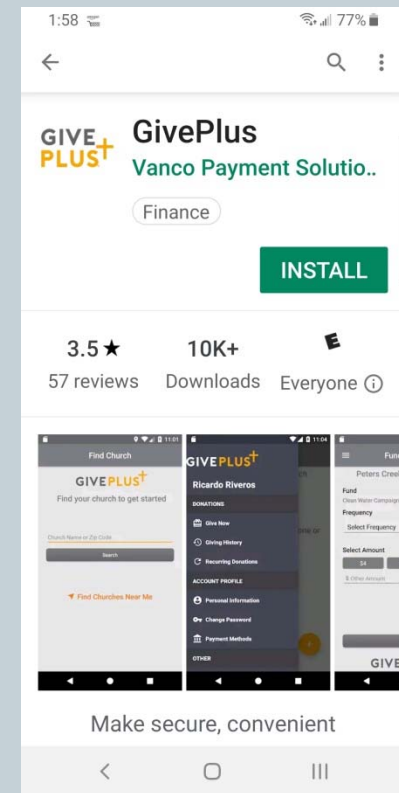

www.greatlakes.cc

Go to the App Store on your phone and enter in "Vanco Give Plus" Install and Open

Online Donation

[View Mobile Site](#) [Return to our Home Page](#)

Donations

If you've already created a profile, please "Log In" on the right, otherwise continue.